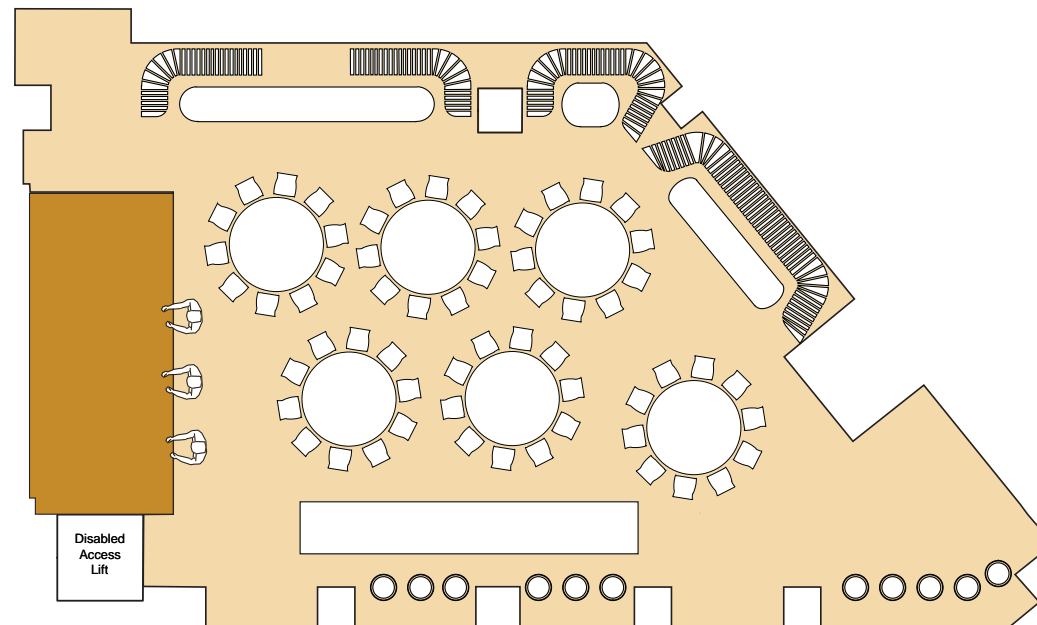

01 555 7116 | chris@medley.ie

GROUND FLOOR PLAN

SEATED 110

STANDING 150

MEDLEY

FLEET STREET EAST

Dublin 2

Weddings & Events Bookings: