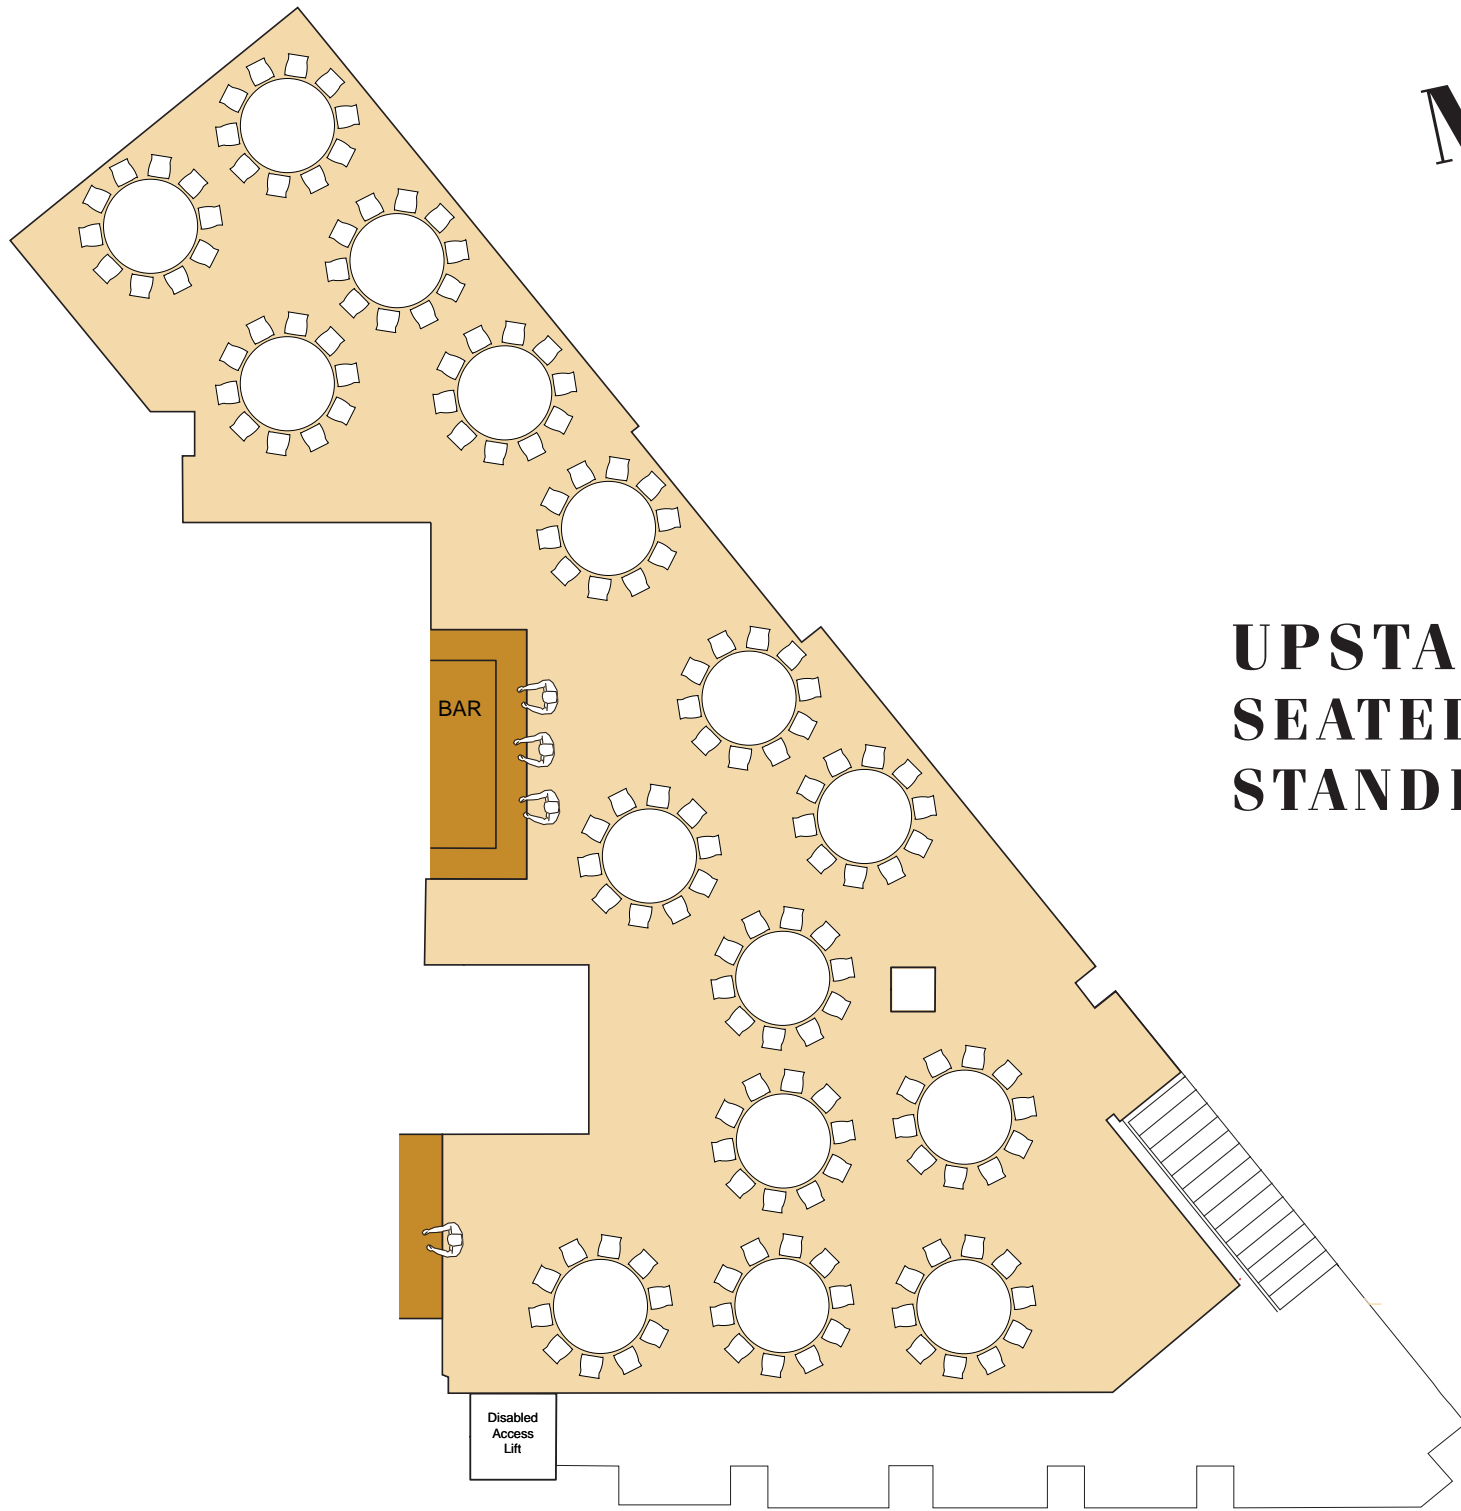

MEDLEY

FLEET STREET EAST

Dublin 2

Weddings & Events Bookings:

01 555 7116 | chris@medley.ie

UPSTAIRS FLOOR PLAN
SEATED 150
STANDING 250

MEDLEY

FLEET STREET EAST

01 555 7116 | chris@medley.ie

GROUND FLOOR PLAN

SEATED 110

STANDING 150

MEDLEY

FLEET STREET EAST

Dublin 2

Weddings & Events Bookings: